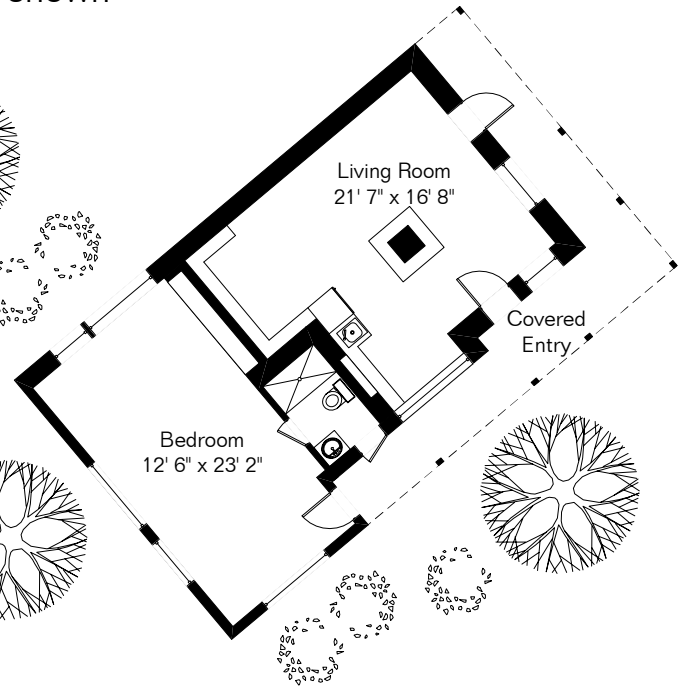

The square footages and room size information are deemed to be reliable but are not guaranteed and should be independently verified. This drawing is for marketing purposes only.

# 760 N Blazing Star Dr

Guest House 1 and 2 are farther from Main House than shown

Main House 1<sup>st</sup> Level 1,988 Sq Ft  
 Main House 2<sup>nd</sup> Level 759 Sq Ft  
 Guest House 1 901 Sq Ft  
 Guest House 2 859 Sq Ft  

---

 Total Living Area 4,507 Sq Ft

Site Visit August 2024  
 0 ft. 6 ft. 10 ft. 20 ft.

Copyright 2024 Floor Plans First! LLC  
 All Rights Reserved.

Floor Plans First!  
 See the Floor Plan First!

FloorPlansFirst.com  
 (520) 881-1500