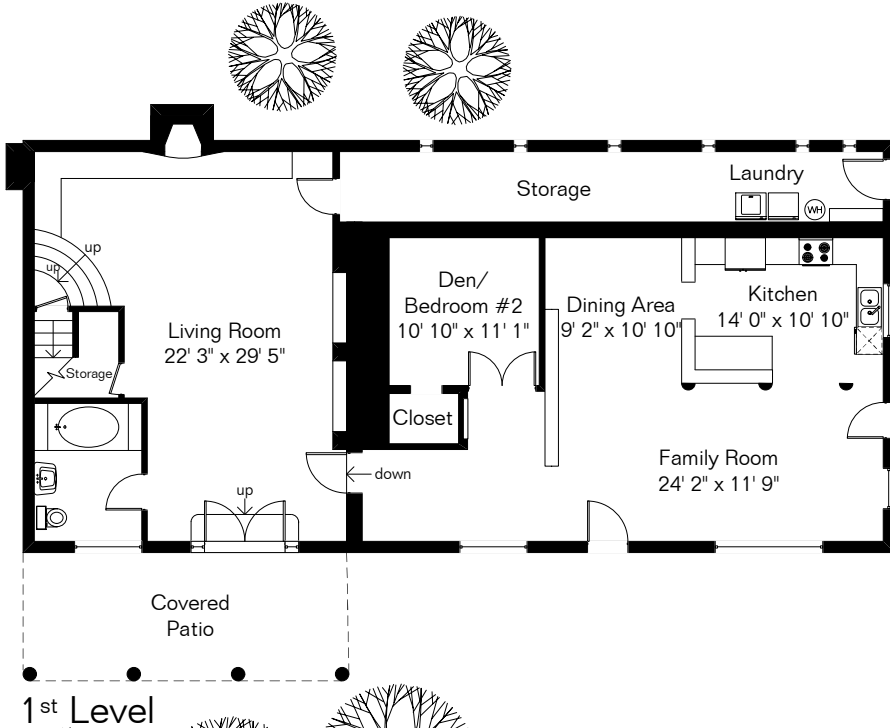

The square footages and room size information are deemed to be reliable but are not guaranteed and should be independently verified. This drawing is for marketing purposes only.

# 760 N Blazing Star Dr

Guest House 1 and 2 are farther from Main House than shown

Main House 1<sup>st</sup> Level 1,988 Sq Ft  
 Main House 2<sup>nd</sup> Level 759 Sq Ft  
 Guest House 1 901 Sq Ft  
 Guest House 2 859 Sq Ft  

---

 Total Living Area 4,507 Sq Ft

Site Visit August 2024  
 0 ft. 6 ft. 10 ft. 20 ft.

Copyright 2024 Floor Plans First! LLC  
 All Rights Reserved.

Floor Plans First!  
 See the Floor Plan First!

FloorPlansFirst.com  
 (520) 881-1500