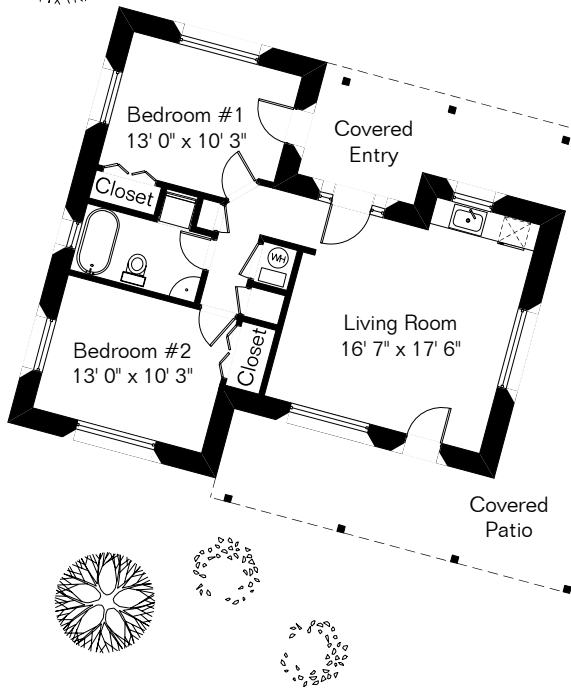

The square footages and room size information are deemed to be reliable but are not guaranteed and should be independently verified. This drawing is for marketing purposes only.

# 760 N Blazing Star Dr

Guest House 1 and 2 are farther from Main House than shown

Main House 1<sup>st</sup> Level 1,988 Sq Ft  
 Main House 2<sup>nd</sup> Level 759 Sq Ft  
 Guest House 1 901 Sq Ft  
 Guest House 2 859 Sq Ft  

---

 Total Living Area 4,507 Sq Ft

Site Visit August 2024  
 0 ft. 6 ft. 10 ft. 20 ft.

Copyright 2024 Floor Plans First! LLC  
 All Rights Reserved.

Floor Plans First!  
 See the Floor Plan First!

FloorPlansFirst.com  
 (520) 881-1500