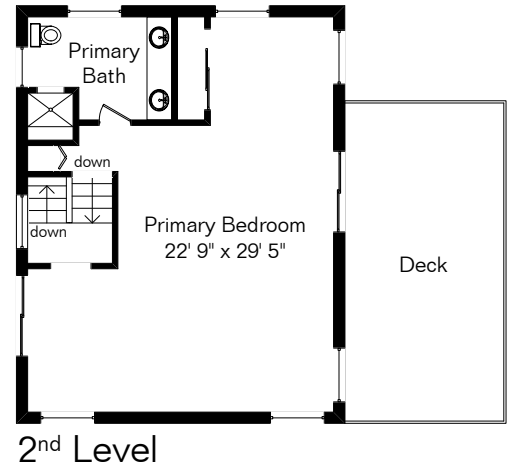

The square footages and room size information are deemed to be reliable but are not guaranteed and should be independently verified. This drawing is for marketing purposes only.

# 760 N Blazing Star Dr

Guest House 1 and 2 are farther from Main House than shown

Main House 1<sup>st</sup> Level 1,988 Sq Ft  
 Main House 2<sup>nd</sup> Level 759 Sq Ft  
 Guest House 1 901 Sq Ft  
 Guest House 2 859 Sq Ft  

---

 Total Living Area 4,507 Sq Ft

Site Visit August 2024  
 0 ft. 6 ft. 10 ft. 20 ft.

Copyright 2024 Floor Plans First! LLC  
 All Rights Reserved.

Floor Plans First!  
 See the Floor Plan First!

FloorPlansFirst.com  
 (520) 881-1500